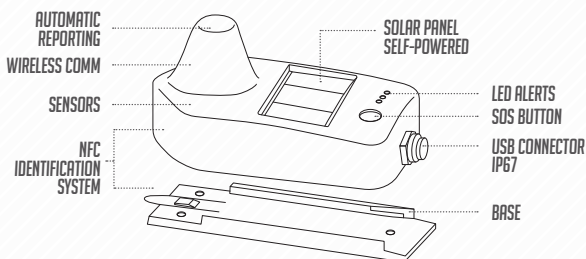

NEMO SYSTEM

Choosing a solution to monitor tens of thousands of small vessels is not an easy task:

- You need to protect your industry, both the fishermen and the stocks.
- You need a Fisheries Management Center that can analyze massive amounts of data accurately and securely.
- You need a robust product that won't generate maintenance costs.
- You need a partner who understands your local fisheries.

NEMO is a hybrid tracking beacon: It transmits over mobile (GSM/IoT) networks and by satellite when outside the coverage zone, so you always know where your fishermen are. The NEMO SYSTEM includes a VMS beacon, apps for fishermen, installers, and inspectors, a special FMC for SSF, and support.

NEMO BEACON

Main Features

- Hybrid system: communicates over mobile (GSM/IoT) or satellite (outside coverage zone)
- Self-powered: integrated solar panel and embedded battery
- Tamper-proof beacon, fixed onboard or detachable with unique identifier
- Precise positioning anywhere in the world from GNSS satellites (GPS/GLONASS/Galileo)
- Accurate data: reports cannot be falsified
- Automatic reporting: vessel position, speed and heading at regular intervals
- Geofencing: detects & transmits entry/exit for restricted fishing areas
- SOS button sends alert to FMC
- Sensors: shock and tilt/capsizing generate alerts
- LED alerts: weather, ON/OFF, alert sent, alert received, low battery
- Secure Bluetooth connection (for tests & inspection)
- Seamless integration with all CLS data centers and web portals
- Rugged, waterproof design (IP67)
- USB port for external charging and interfaces
- Additional services (e-logbook, messaging, e-inspection reports) via mobile device

Dimensions

- cm: 18.5 L X 8.5 W X 9 H
- inch: 7.3 L X 3.1 W X 3.5 H

**Specifications are indicative and subject to change without prior notice.*

FOR MORE INFORMATION: CLSFISHINGTEAM@CLS.FR